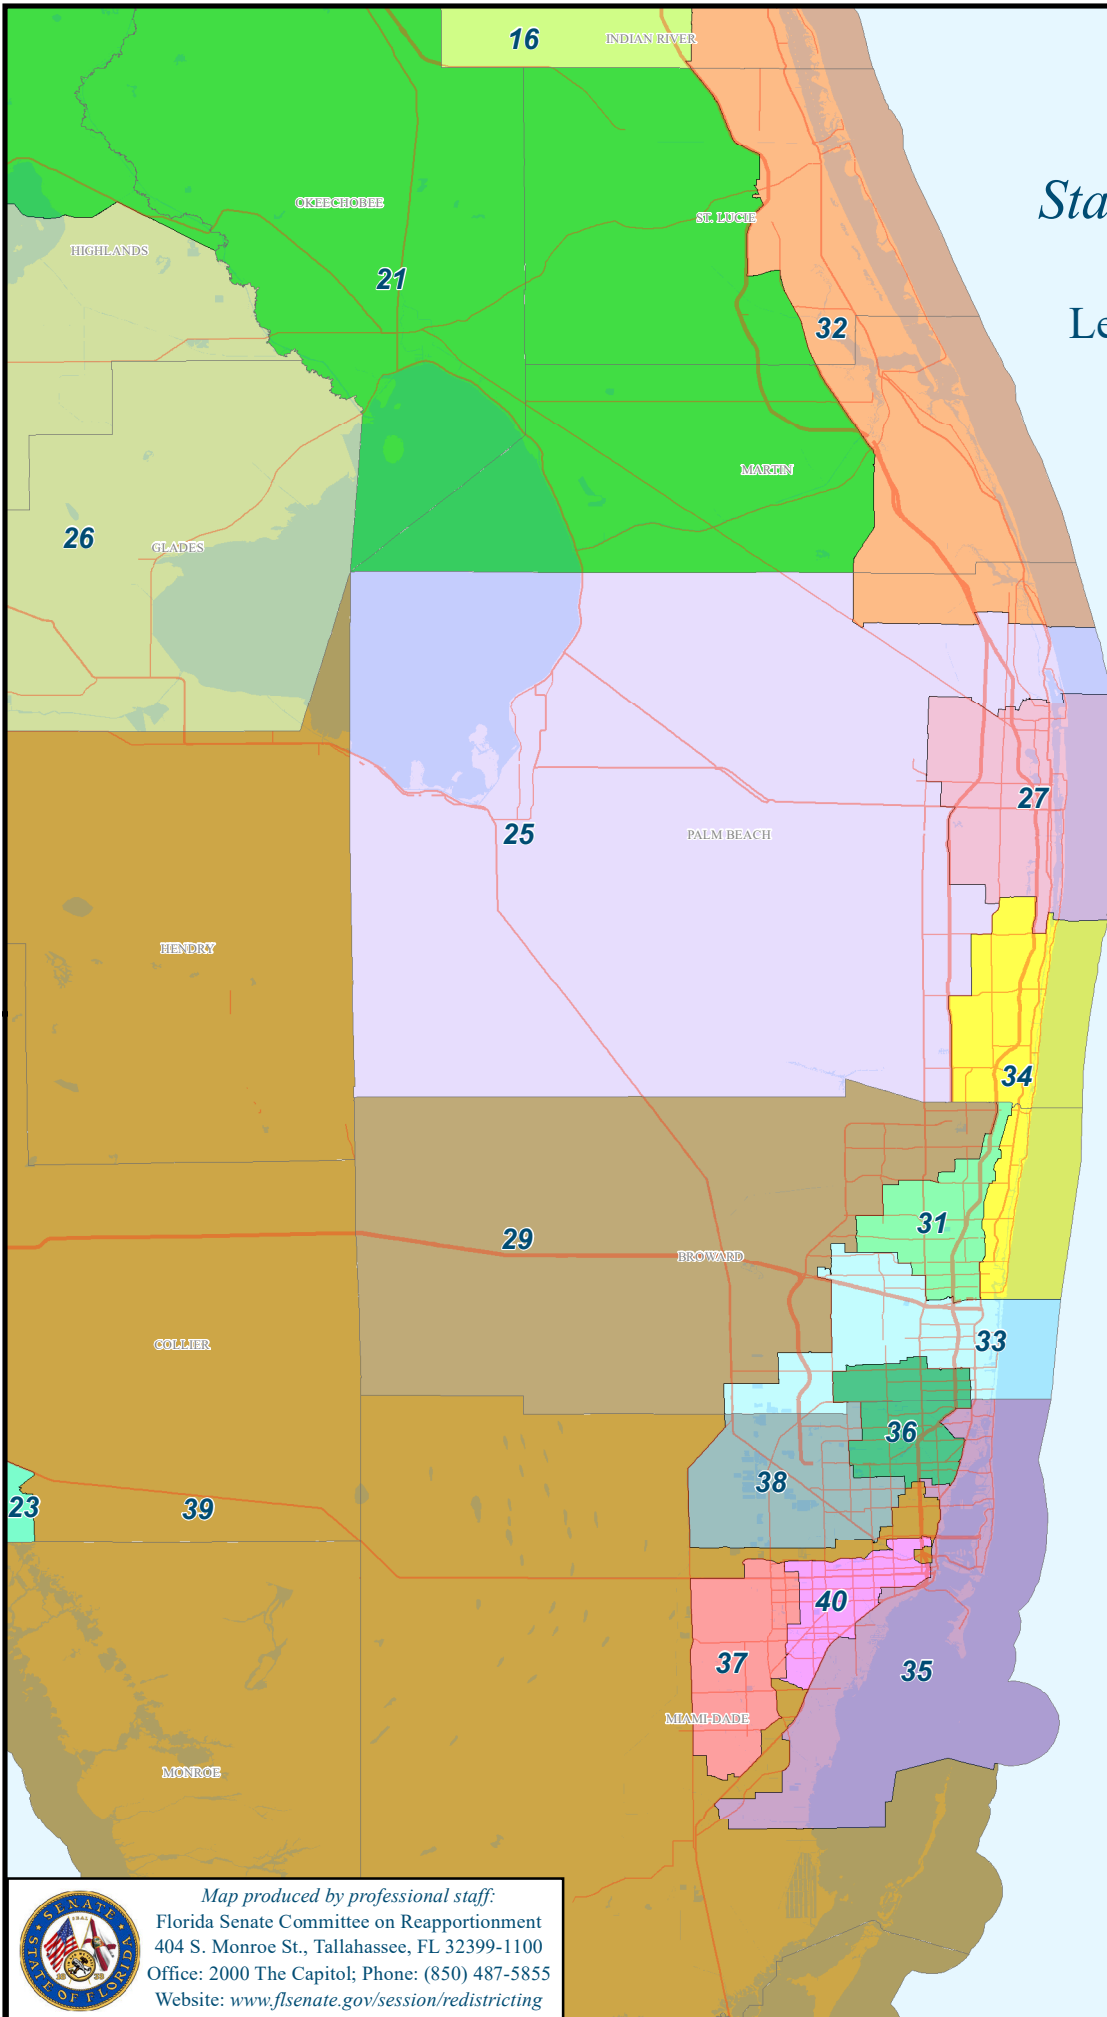

2012-2016 Florida State Senate Districts

* * * * *

Legislatively Enacted on
March 27, 2012

* * * * *

See *SJR 2-B (2012)*

Legend

- County boundary
- Interstate
- US Highway
- Major road
- Sea, lake, or river
- District boundary & number

Map produced by professional staff:
Florida Senate Committee on Reapportionment
404 S. Monroe St., Tallahassee, FL 32399-1100
Office: 2000 The Capitol; Phone: (850) 487-5855
Website: www.flsenate.gov/session/redistricting